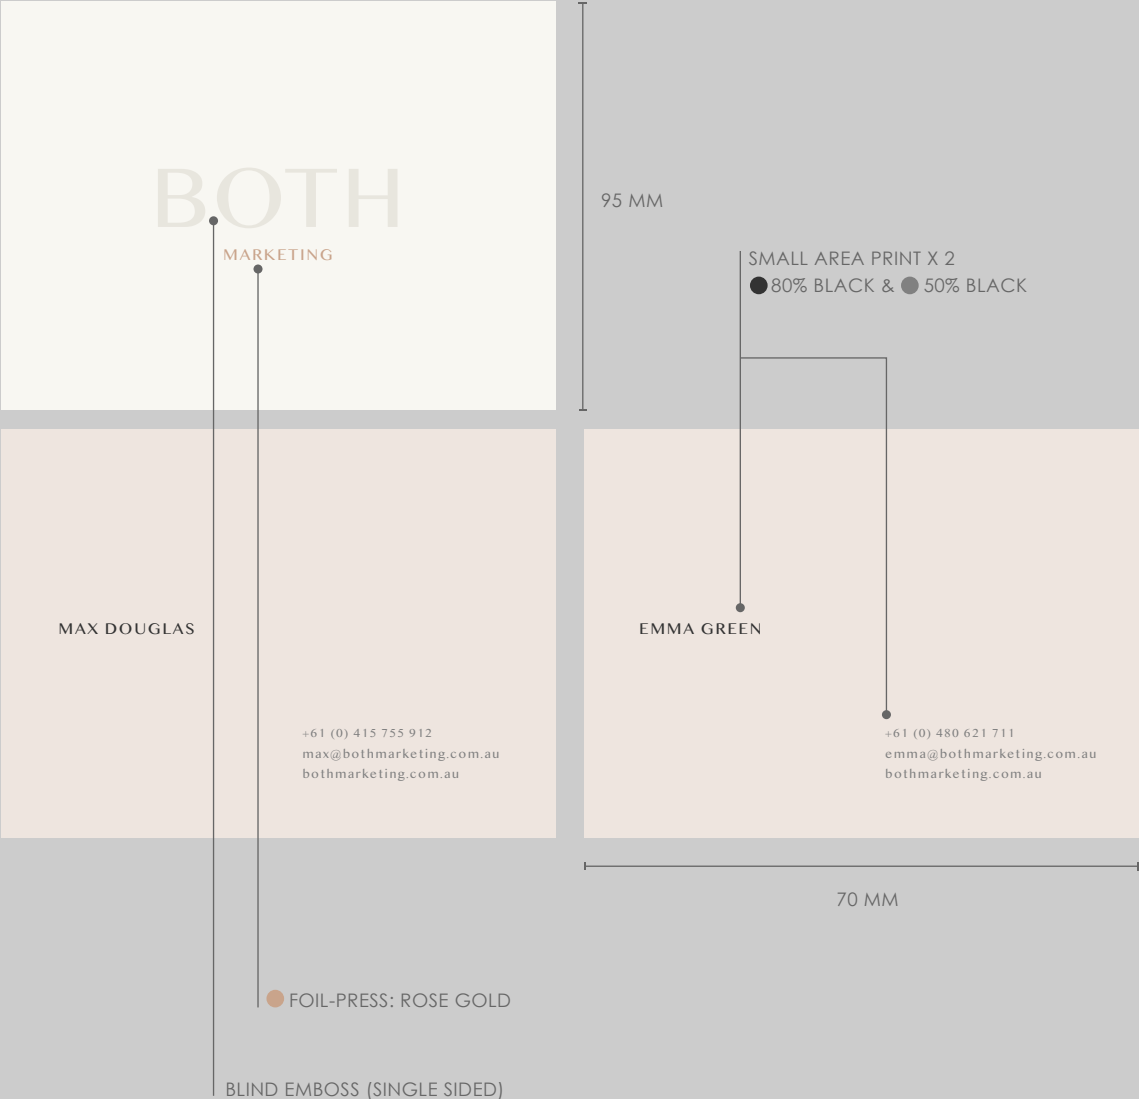

PROJECT

BUSINESS CARDS | EVENTS | A4/A3 PRINTS | STICKERS

YOUR QUOTE

$504

SAVE THE QUOTE

SIZE

≤ 90X55MM | ≤ 110 X 75MM

QUANTITY

Select the total amount if you are getting more than one kind.

200 units

Need a quote for larger quantity? Use our [Quote Form](#).

LAYER

SINGLE | **DUPLEX** | TRIPLEX

FRONT LAYER

WILD COTON | 800 GSM | WHITE

BACK LAYER

COLORPLAN | 270 GSM | VELLUM WHITE

View our [Paper Range](#).

PRINT

You can specify Colour(s) later in the order form. View our [Print Techniques](#).

SINGLE SIDED | **DOUBLE SIDED**

FRONT		BACK	
select technique(s)	colour(s)	select technique(s)	colour(s)
FOIL-PRESS	1	SMALL AREA PRINT	2
BLIND EMBOSS	1		
RESET		RESET	

Embossing finish on Duplexed / Triplexed cards | SINGLE-SIDED | **DOUBLE-SIDED**

Need the same logo on the front, multiple names on the back? (MOQ for each kind is 100)

NO. JUST ONE KIND | **2 KINDS**

FINISHING

N/A | EDGE PAINT | EDGE FOIL | SCORING

CIRCLE PUNCH | DIE CUTING | LASER CUT | PERFORATING

Please choose **DIE CUTTING** for corner rounding.
View our [Finishing](#).