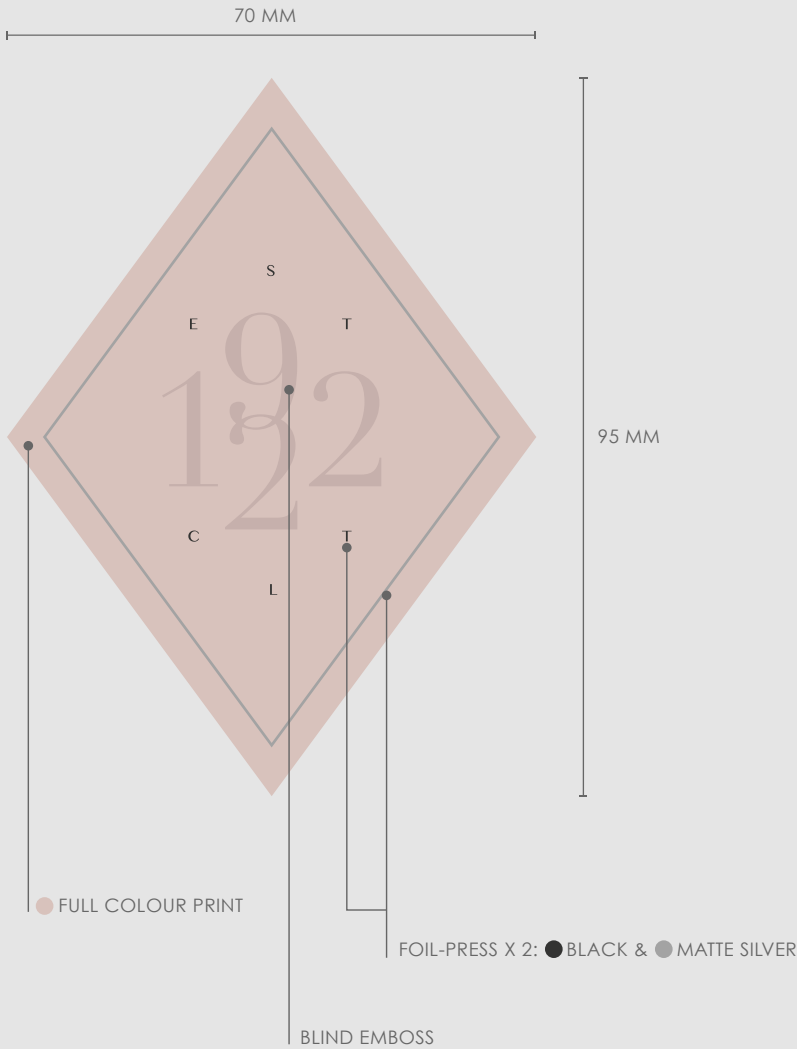

View our [Paper Range](#).

PRINT

You can specify Colour(s) later in the order form. View our [Print Techniques](#).

- SINGLE SIDED**
- DOUBLE SIDED

FRONT	select technique(s)	colour(s)
	LETTERPRESS	1
	FULL COLOUR PRINT	1
	FOIL-PRESS	1

SINGLE SIDED **DOUBLE SIDED**

FRONT		BACK	
select technique(s)	colour(s)	select technique(s)	colour(s)
BLIND EMBOSS	1	FOIL-PRESS	1
FOIL-PRESS	1		
RESET		RESET	

FINISHING

EDGE PAINT EDGE FOIL DIE CUTTING

CIRCLE PUNCH **SCORING** PERFORATING

Please choose **DIE CUTTING** for corner rounding.
View our [Finishing](#).

YOUR QUOTE

\$751

SAVE THE QUOTE

PROJECT

BUSINESS CARDS EVENTS A4/A3 PRINTS **STICKERS**

SIZE

≤ 50X50MM **≤ 100X100MM** ≤ 150X150MM