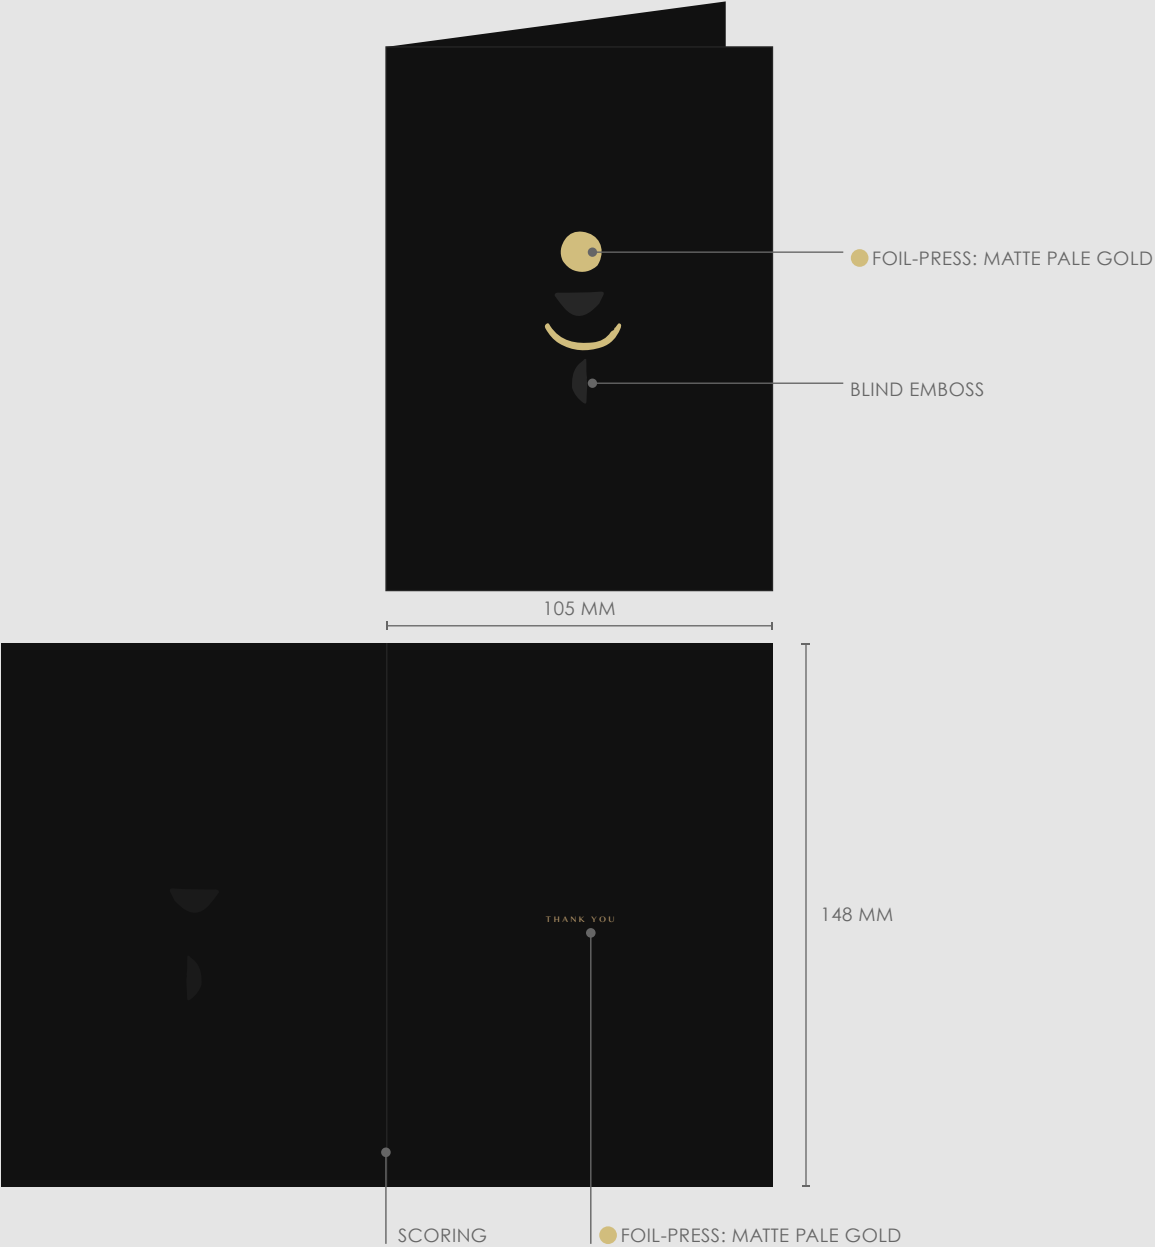

PROJECT

BUSINESS CARDS **EVENTS** A4/A3 PRINTS STICKERS

SIZE

≤ 110X150MM ≤ 130X180MM / DL / 150MM SQ **≤ 150X215MM**

QUANTITY

units

Go to [Quote Form](#) for larger quantity orders.

LAYER

SINGLE DUPLEX TRIPLEX

See [examples](#).

PAPER

POPULAR STOCK

450GSM COTTON	400GSM TEXTURED	400GSM NAVY
500GSM COTTON	400GSM GREY	450GSM BLACK

MORE OPTIONS

COLORPLAN EBONY BLACK

View our [Paper Range](#).

PRINT

You can specify Colour(s) later in the order form. View our [Print Techniques](#).

SINGLE SIDED **DOUBLE SIDED**

FRONT		BACK	
select technique(s)	colour(s)	select technique(s)	colour(s)
BLIND EMBOSS	1	FOIL-PRESS	1
FOIL-PRESS	1		
RESET		RESET	

FINISHING

EDGE PAINT EDGE FOIL DIE CUTTING

CIRCLE PUNCH **SCORING** PERFORATING

Please choose **DIE CUTTING** for corner rounding.
View our [Finishing](#).

YOUR QUOTE

$751

SAVE THE QUOTE